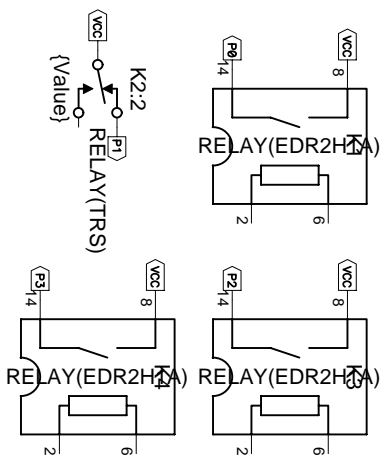

Antenna is lambda/4  
(approx. 30cm)

Note:  
P0 and P1 sensors are critical and toggle  
continuous transmission of alarm signal.  
P2 and P3 are informational.

Title Car alarm system [Sender]			
Size	Number	Rev	
		1	1.0
Date	Thu Jul 07, 2005	Drawn by	Fox'IS
Filename	sender.sch	Sheet	1 of 1