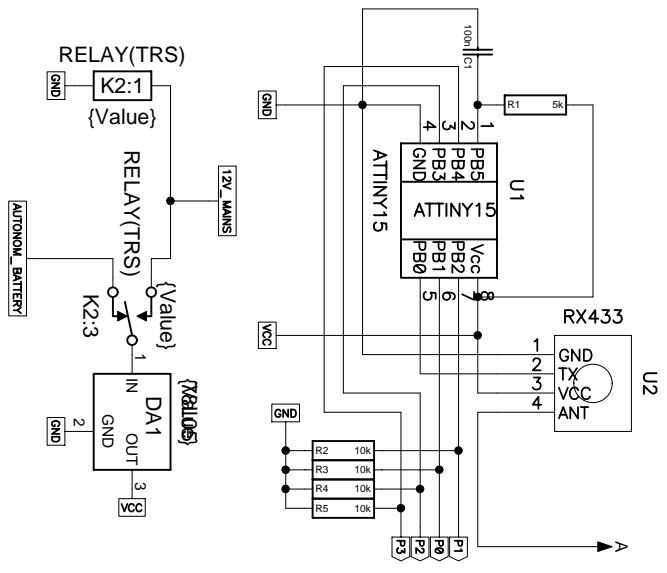

Antenna is lambda/4  
(approx. 30cm)

Note:  
P0 and P1 sensors are critical and toggle  
continuous transmission of alarm signal.  
P2 and P3 are informational.

Title Car alarm system [Sender]			
Size	Number	Rev	
		1	1.0
Date	Thu Jul 07, 2005	Drawn by	Fox'IS
Filename	sender.sch	Sheet	1 of 1